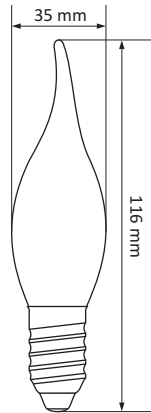

BG- LED лампа; **EN** - LED lamp; **SRB-** Sijalice LED; **HR-** LED žarulje; **BIH** Sijalice LED; **SLO-** LED svetila; **HU-** LED lámpa; **RO-** Becuri cu LED; **GR-** Λαμπτήρες LED; **MK** - LED светилка; **SK** - LED lampa; **PL** - Lampa LED; **P** - Lâmpada LED; **IT** - Lampada a LED

INCANDESCENT LED VINTAGE

■ TECHNICAL DATA

Voltage: ~230V
Frequency: 50/60Hz
Watt: 40W
Lumen: 210lm
Light source: –
Beam angle: 360°
Color temperature: 2700K
Dimmable: Yes
Color rendering index: Ra≥80
Life time: 3000 h

■ AREAS OF APPLICATION

- Domestic applications- especially where the lamps are visible
- General illumination
- Outdoor applications only in suitable luminaires
- Used in chandeliers and other decorative light fixtures to create beautiful light effects

■ PRODUCT FEATURES

- Elegant design- perfect for decorative installations
- Very low energy consumption
- Instant 100 % light, no warm-up time
- Easy replacement of classic conventional lamps
- Environmentally friendly: contains no mercury or other hazardous substance

IP20