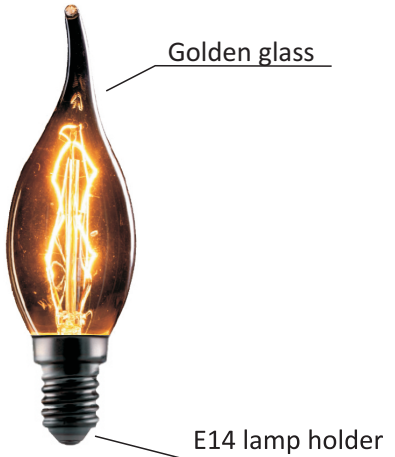

BG- LED лампа; **EN** - LED lamp; **SRB-** Sijalice LED; **HR-** LED žarulje; **BIH** Sijalice LED; **SLO-** LED svetila; **HU-** LED lámpa; **RO-** Becuri cu LED; **GR-** Λαμπτήρες LED; **MK** - LED светилка; **SK** - LED lampa; **PL** - Lampa LED; **P** - Lâmpada LED; **IT** - Lampada a LED

INCANDESCENT LED VINTAGE

■ TECHNICAL DATA

Voltage: ~230V
Frequency: 50/60Hz
Watt: 40W
Lumen: 210lm
Light source: –
Beam angle: 360°
Color temperature: 2700K
Dimmable: Yes
Color rendering index: Ra≥80
Life time: 3000 h